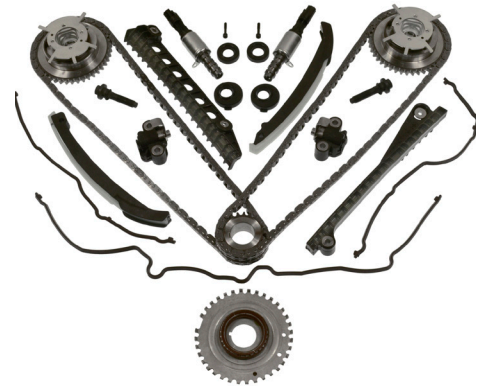

## VVT Solenoid Kits:

Kit includes two new premium Solenoids with quality O-rings and gaskets to help prevent oil leaks