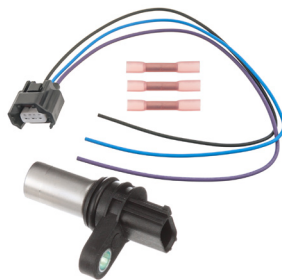

Camshaft Sensor Kits:

Kits include premium Cam Sensors along with needed connectors to replace worn or damaged originals